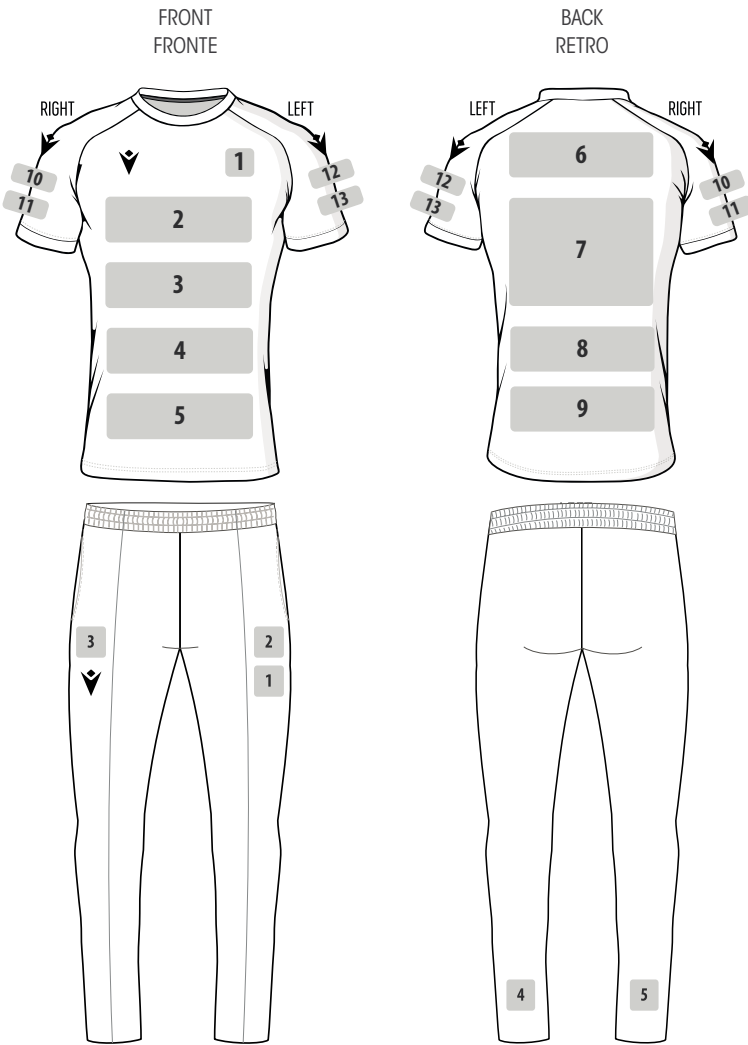

LOGO POSITIONING

POSIZIONAMENTO LOGHI