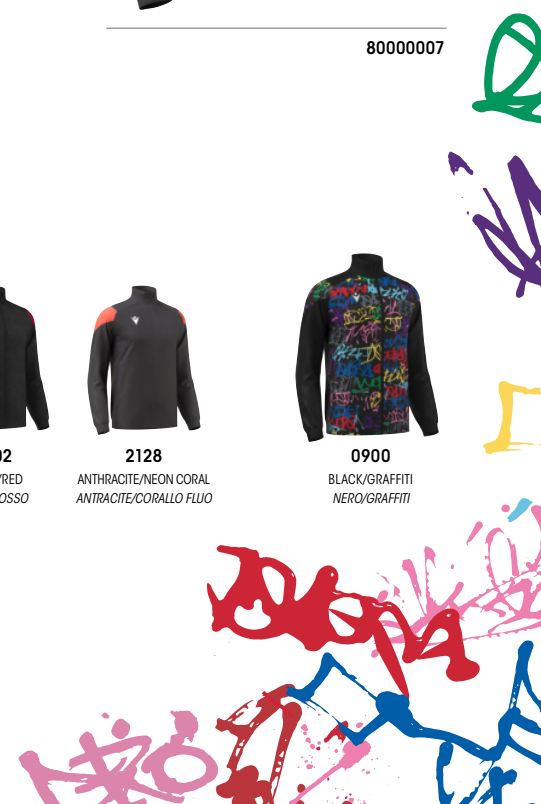

VANIR

NEW

Full length zip top

SR	M	L	XL	XXL	3XL	4XL	5XL	JR	4XS	3XS	XXS	XS	S
	RRP £ 50,30 U-PAY £ 37,75							RRP £ 41,90 U-PAY £ 31,45					

CONFORTEX: 100% POLYESTER

- + Full-length die-cast zip
- + Pockets with die-cast zips
- + Melange texture on the front
- + Knitted rear waistband
- + Cuffs with Lycra trim
- + Full zip pressofusa
- + Tasche con zip pressofusa
- + Texture melange su fronte
- + Fascione retro in maglieria
- + Polsi con bordatura in lycra

2027

AVAILABLE UNTIL
DISPONIBILE FINO AL

8000005

PROMETHEUS

NEW

Microfiber full length zip top

SR	M	L	XL	XXL	3XL	4XL	5XL	JR	4XS	3XS	XXS	XS	S
	RRP £ 74,40 U-PAY £ 55,80							RRP £ 62,00 U-PAY £ 46,50					

MICROFIBER + POLY DIAGONAL + MESH LINING: 100% POLYESTER

- + Full-length die-cast zip
- + Pockets with die-cast zips
- + Melange texture on the front
- + Microfibre front with mesh lining
- + Knitted cuffs, neck and rear waistband
- + Dye-sub graffiti design on front and sleeve insert
- + Full zip pressofusa
- + Tasche con zip pressofusa
- + Texture melange su fronte
- + Fronte in microfibra con fodera in mesh
- + Polsi, collo e fascione retro in maglieria
- + Design graffiti sublimato su fronte e inserto manica

2027

AVAILABLE UNTIL
DISPONIBILE FINO AL

8000007