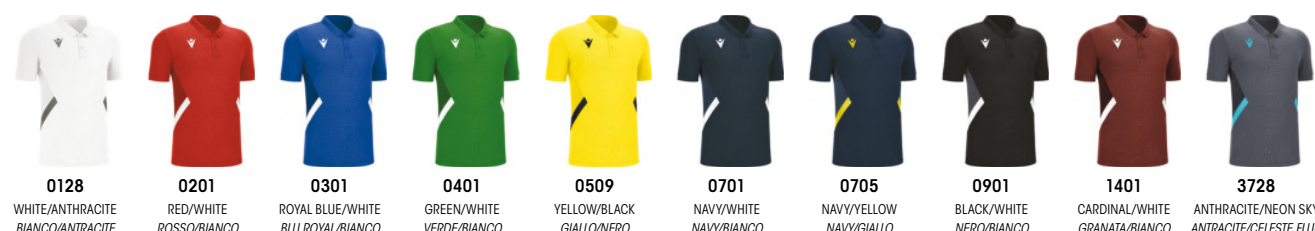

THAVIL

Polo

SR	M	L	XL	XXL	3XL	4XL	5XL	JR	4XS	3XS	XXS	XS	S
	RRP £ 28,00			U-PAY £ 21,00				RRP £ 23,30		U-PAY £ 17,50			

HYDROTEX + MICROMESH: 100% POLYESTER

- + 2-button polo with knitted placket
- + Knitted cuffs
- + Micromesh polo back
- + Dye-sub texture on the front
- + Polo a 2 bottoni con vela in maglieria
- + Polsi fondo manica in maglieria
- + Retro polo in micromesh
- + Texture sublimata su fronte

2024
AVAILABLE UNTIL
DISPONIBILE FINO AL

8183

ROCK

Polo

SR	M	L	XL	XXL	3XL	4XL	5XL	JR	4XS	3XS	XXS	XS	S
	RRP £ 29,80			U-PAY £ 22,35				RRP £ 24,80		U-PAY £ 18,60			

HYDROTEX + MICROMESH: 100% POLYESTER

- + Dye-sub texture on the shoulders and sleeves
- + 2-button polo with knitted placket
- + Knitted cuffs
- + Micromesh polo back
- + Texture sublimata su spalle e maniche
- + Polo a 2 bottoni con vela in maglieria
- + Polsi fondo manica in maglieria
- + Retro polo in micromesh

2025
AVAILABLE UNTIL
DISPONIBILE FINO AL

6363

RAP

Polo

SR	M	L	XL	XXL	3XL	4XL	5XL	JR	4XS	3XS	XXS	XS	S
	RRP £ 30,85			U-PAY £ 23,15				RRP £ 25,70		U-PAY £ 19,30			

HYDROTEX + MICROMESH: 100% POLYESTER

- + Embossed texture on front
- + 2-button polo with knitted placket
- + Knitted cuffs
- + Micromesh polo back
- + Silicone Macron Hero logo
- + Texture embossata su fronte
- + Polo a 2 bottoni con vela in maglieria
- + Polsi fondo manica in maglieria
- + Retro polo in micromesh
- + Logo Macron Hero in silicone

2026
AVAILABLE UNTIL
DISPONIBILE FINO AL

6364