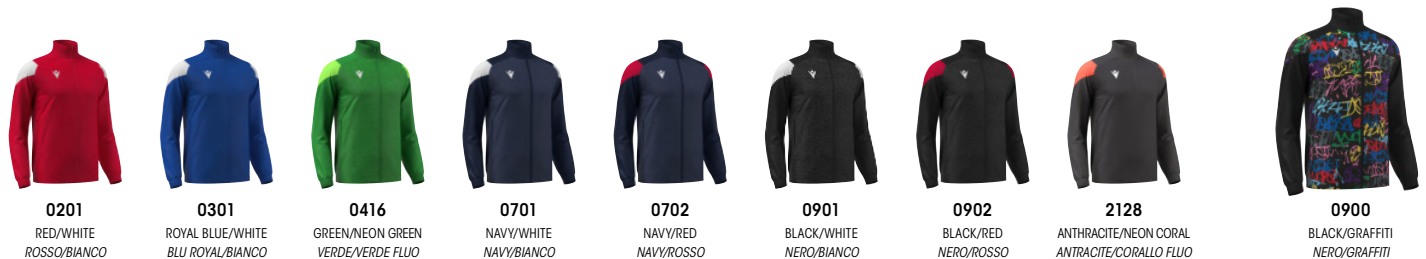

VANIR

NEW

Full length zip top

SR	M	L	XL	XXL	3XL	4XL	5XL	JR	4XS	3XS	XXS	XS	S
	RRP £ 50,30 U-PAY £ 37,75							RRP £ 41,90 U-PAY £ 31,45					

CONFORTEX: 100% POLYESTER

- + Full-length die-cast zip
- + Pockets with die-cast zips
- + Melange texture on the front
- + Knitted rear waistband
- + Cuffs with Lycra trim
- + Full zip pressofusa
- + Tasche con zip pressofusa
- + Texture melange su fronte
- + Fascione retro in maglieria
- + Polsi con bordatura in lycra

2027

AVAILABLE UNTIL
DISPONIBILE FINO AL

8000005

PROMETHEUS

NEW

Microfiber full length zip top

SR	M	L	XL	XXL	3XL	4XL	5XL	JR	4XS	3XS	XXS	XS	S
	RRP £ 74,40 U-PAY £ 55,80							RRP £ 62,00 U-PAY £ 46,50					

MICROFIBER + POLY DIAGONAL + MESH LINING: 100% POLYESTER

- + Full-length die-cast zip
- + Pockets with die-cast zips
- + Melange texture on the front
- + Microfibre front with mesh lining
- + Knitted cuffs, neck and rear waistband
- + Dye-sub graffiti design on front and sleeve insert
- + Full zip pressofusa
- + Tasche con zip pressofusa
- + Texture melange su fronte
- + Fronte in microfibra con fodera in mesh
- + Polsi, collo e fascione retro in maglieria
- + Design graffiti sublimato su fronte e inserto manica

2027

AVAILABLE UNTIL
DISPONIBILE FINO AL

8000007