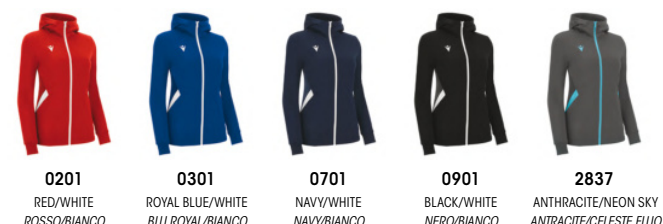

ARIEL

Match day shirt

SR	M	L	XL	XXL	3XL	4XL	5XL	JR	4XS	3XS	XXS	XS	S	
	RRP £ 16,95				U-PAY £ 12,75					RRP £ 14,10			U-PAY £ 10,60	

EVERTEX: 100% POLYESTER

- + Ribbed crew neck
- + Girocollo in costina
- + Piping on shoulder
- + Piping su spalla

5175

BELLATRIX

Match day shirt

SR	M	L	XL	XXL	3XL	4XL	5XL	JR	4XS	3XS	XXS	XS	S	
	RRP £ 28,10				U-PAY £ 21,10					RRP £ 23,40			U-PAY £ 17,55	

SOFTLOCK: 100% POLYESTER

- + Dye-sub texture on the shoulders and sleeves
- + Texture sublimata su spalle e maniche
- + Mesh underarm inserts
- + Inserti in mesh softmanica
- + Knitted V-neck and back collar in main fabric
- + Colla a "V" in maglieria e retrocollo in tessuto principale

2025

AVAILABLE UNTIL
DISPONIBILE FINO AL

5378

BASTET

Hoody full length zip top

SR	M	L	XL	XXL	3XL	4XL	5XL	JR	4XS	3XS	XXS	XS	S	
	RRP £ 46,95				U-PAY £ 35,25					RRP £ 39,10			U-PAY £ 29,35	

POLYDRY: 100% POLYESTER

- + Full-length die-cast zip
- + Full zip pressofusa
- + Pockets with reverse nylon zips with auto-locking slider
- + Tasche con zip nylon rovesciata
- + Knitted cuffs
- + Polsi in maglieria

2026

AVAILABLE UNTIL
DISPONIBILE FINO AL

8083